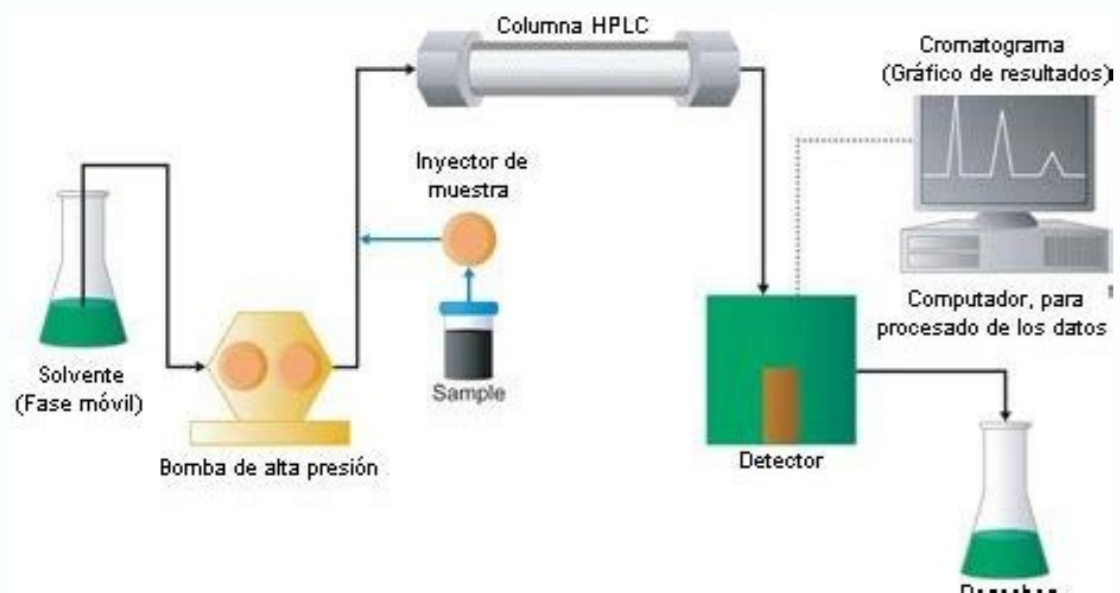

Aircraft performance in español que significa