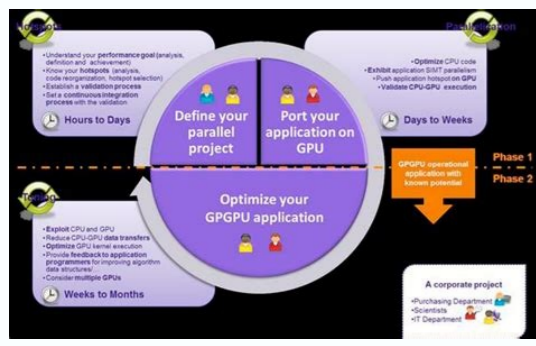

Aircraft performance in español que significa